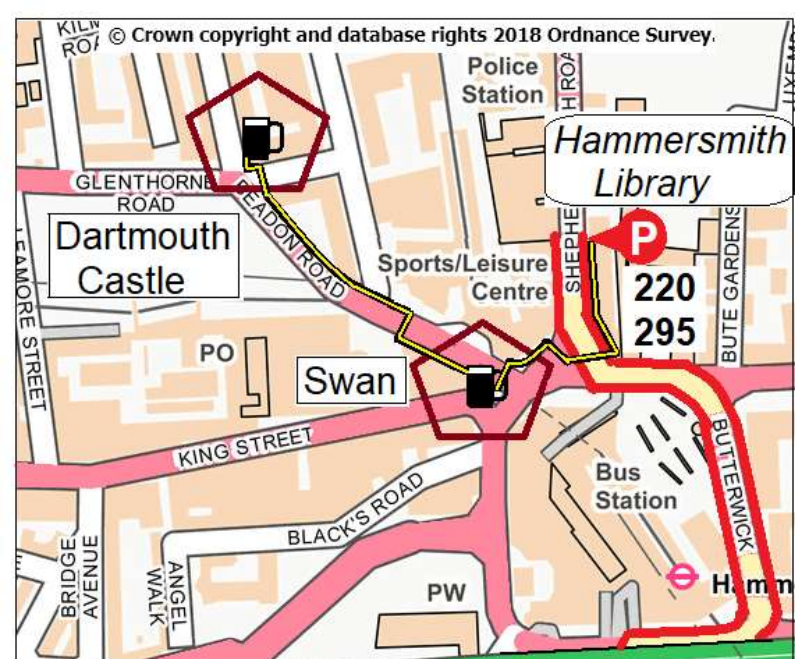

CAMRA London Pubs Group.

Wednesday December 12th. Evening Crawl of: Hammersmith, West Kensington and West Brompton

- 7.00pm Dartmouth Castle, 26 Glenthorne Road, Hammersmith, W6 0LS
- 7.30pm Swan, 46 Hammersmith Broadway, Hammersmith, W6 0DZ
- 8.20pm Pear Tree, 14 Margravine Road, Hammersmith, W6 8HJ
- 8.45pm Colton Arms, 187 Greyhound Road, West Kensington, W14 9SD
- 9.30pm Atlas, 16 Seagrave Road, West Brompton, SW6 1RX

KEY

-  Public House
-  Pedestrian Route
-  Bus route & Stop
-  Underground Station

OS OpenData mapping used under the Open Government Licence (OGL)