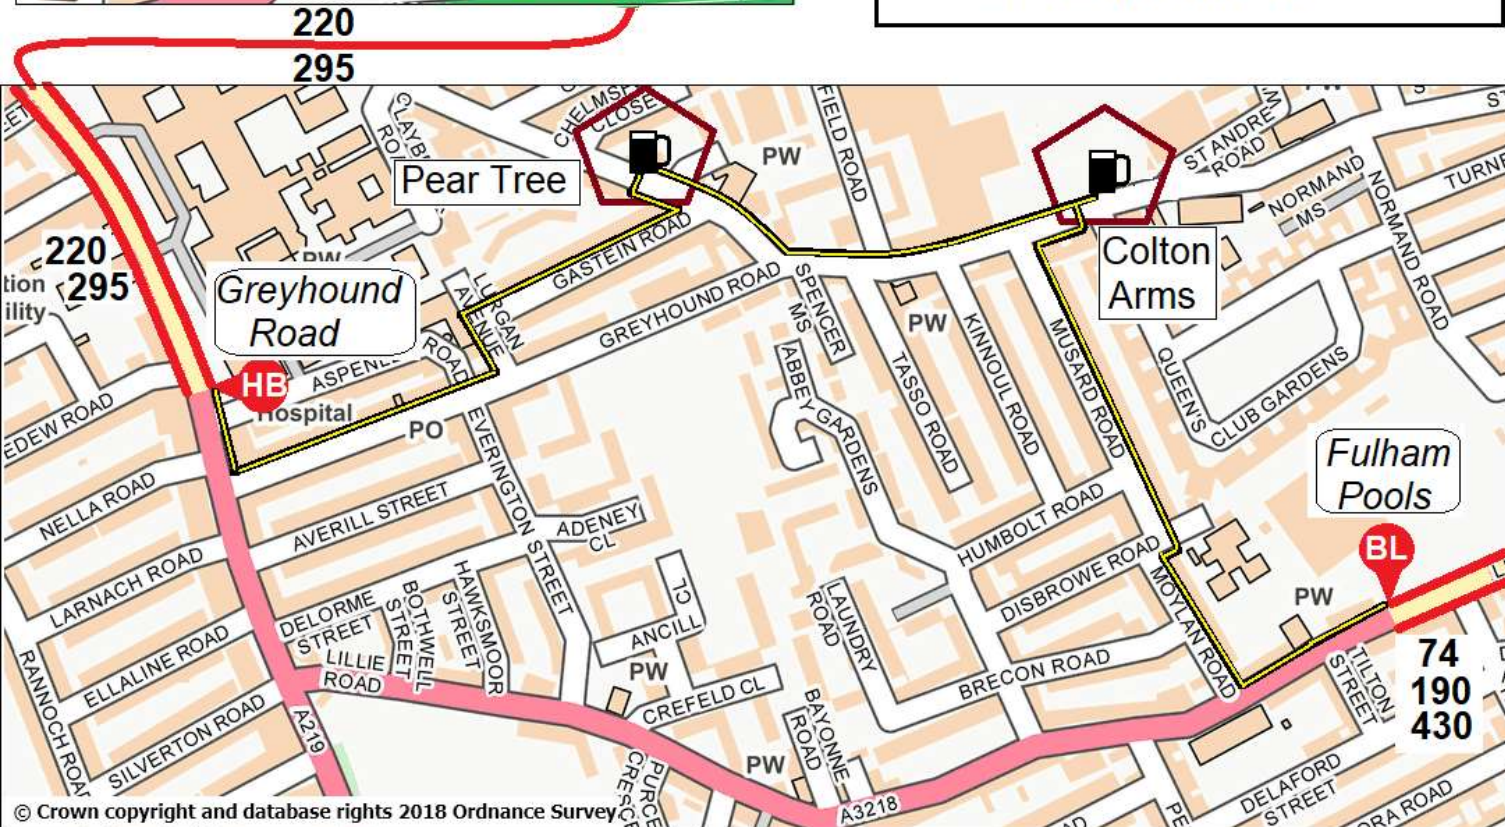

CAMRA London Pubs Group.

Wednesday December 12th. Evening Crawl of: Hammersmith, West Kensington and West Brompton

- 7.00pm Dartmouth Castle, 26 Glenthorne Road, Hammersmith, W6 0LS
- 7.30pm Swan, 46 Hammersmith Broadway, Hammersmith, W6 0DZ
- 8.20pm Pear Tree, 14 Margravine Road, Hammersmith, W6 8HJ
- 8.45pm Colton Arms, 187 Greyhound Road, West Kensington, W14 9SD
- 9.30pm Atlas, 16 Seagrave Road, West Brompton, SW6 1RX

KEY

-  Public House
-  Pedestrian Route
-  Bus route & Stop
-  Underground Station

OS OpenData mapping used under the Open Government Licence (OGL)