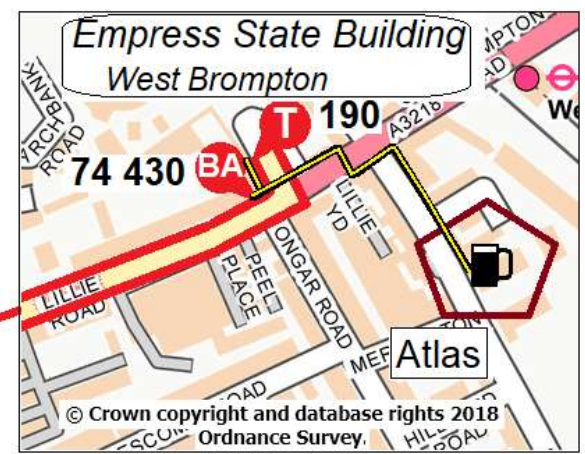

CAMRA London Pubs Group.

Wednesday December 12th. Evening Crawl of: Hammersmith, West Kensington and West Brompton

- 7.00pm Dartmouth Castle, 26 Glenthorne Road, Hammersmith, W6 0LS
- 7.30pm Swan, 46 Hammersmith Broadway, Hammersmith, W6 0DZ
- 8.20pm Pear Tree, 14 Margravine Road, Hammersmith, W6 8HJ
- 8.45pm Colton Arms, 187 Greyhound Road, West Kensington, W14 9SD
- 9.30pm Atlas, 16 Seagrave Road, West Brompton, SW6 1RX

KEY

-  Public House
-  Pedestrian Route
-  Bus route & Stop
-  Underground Station

OS OpenData mapping used under the Open Government Licence (OGL)